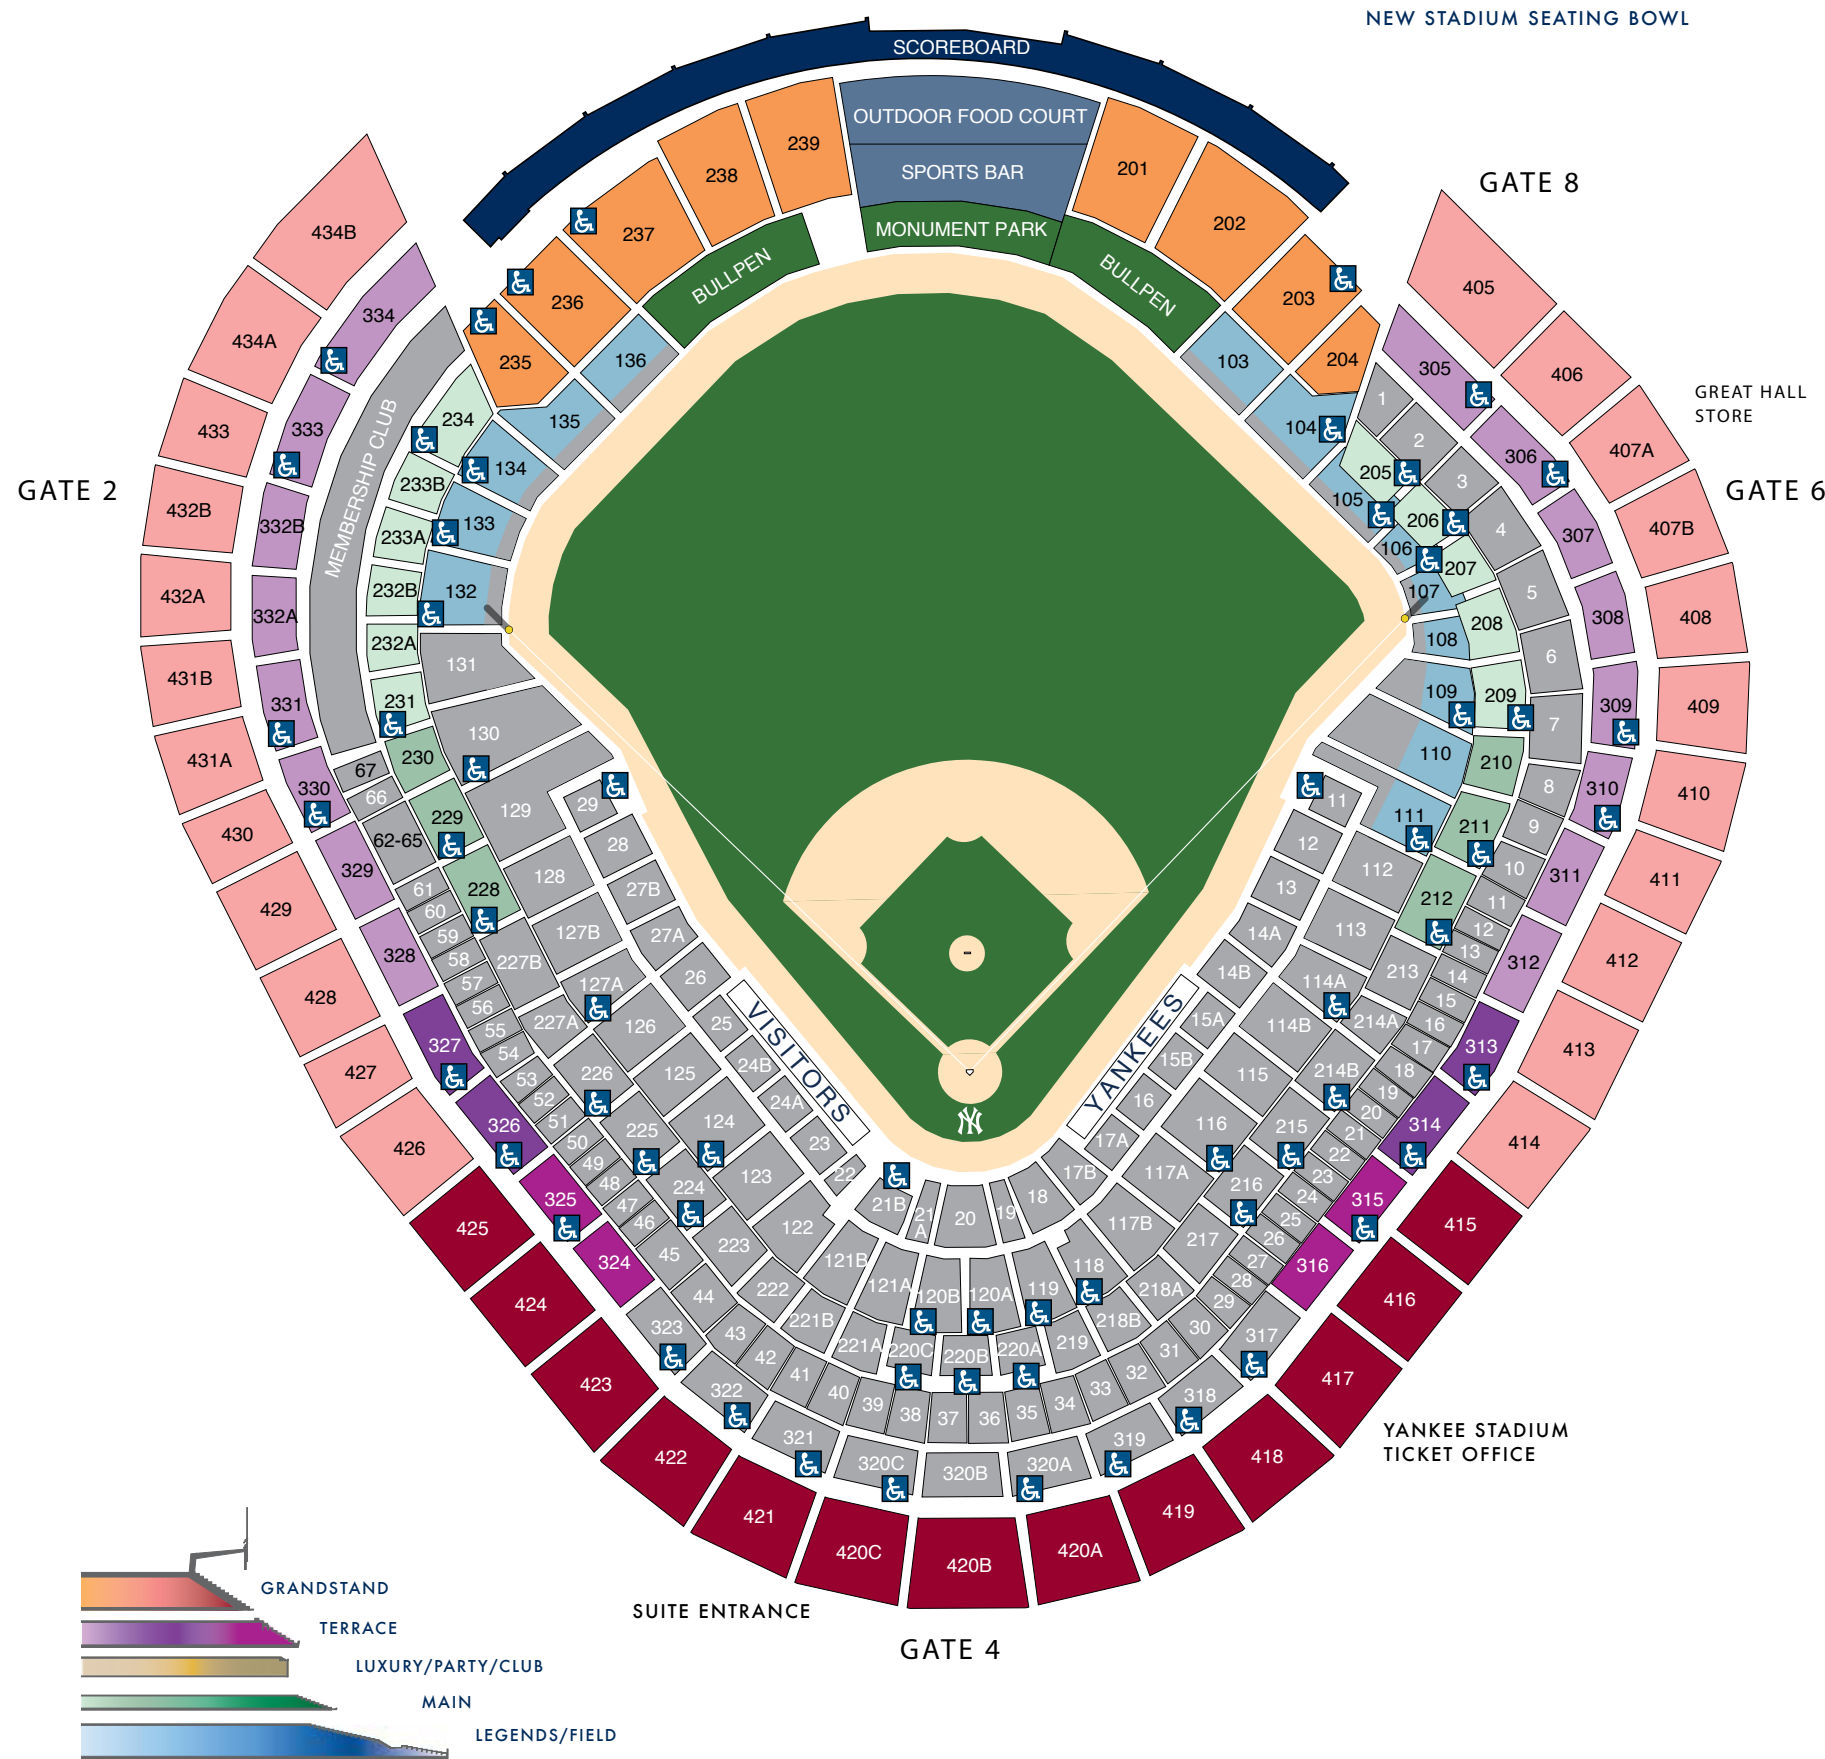

# New Stadium Seating

# 41-Game, 20-Game Pricing

Seating Category	41-Game, 20-Game Price
FIELD	\$85
MAIN	\$70
MAIN	\$50
TERRACE	\$75
TERRACE	\$65
TERRACE	\$45
GRANDSTAND	\$25
GRANDSTAND	\$20
BLEACHERS	\$12
NOT AVAILABLE IN 41-GAME AND 20-GAME PLANS	

 For additional information call (718) 579-4510 or e-mail us at [DisabledServices@yankees.com](mailto:DisabledServices@yankees.com).

The Seating Bowl Map is based upon digital renderings of the new Yankee Stadium, which is still under construction. As such, the approximate seating locations depicted in the Seating Bowl Map are not drawn to scale and do not show precise (but reflect the general) seating locations. Actual viewing ability and lines of sight in the new Yankee Stadium may be impacted as a result of game and/or event conditions, protective devices (including, but not limited to, railings), the manner of play, the field configuration, the location of fixed and electronic (computerized) signage, cameramen (e.g., television and film), photographers, production personnel and their equipment, sound equipment, cables, stages, on-deck circles, coaches boxes, security personnel, placement of sports participants and their family members (whether or not participating), other fans as well as other similar and dissimilar conditions including, without limitation, the configuration of the seating bowl, aisle seating, seating required by governmental laws, statutes, rules, directions, regulations and ordinances pertaining to fans with disabilities and otherwise.