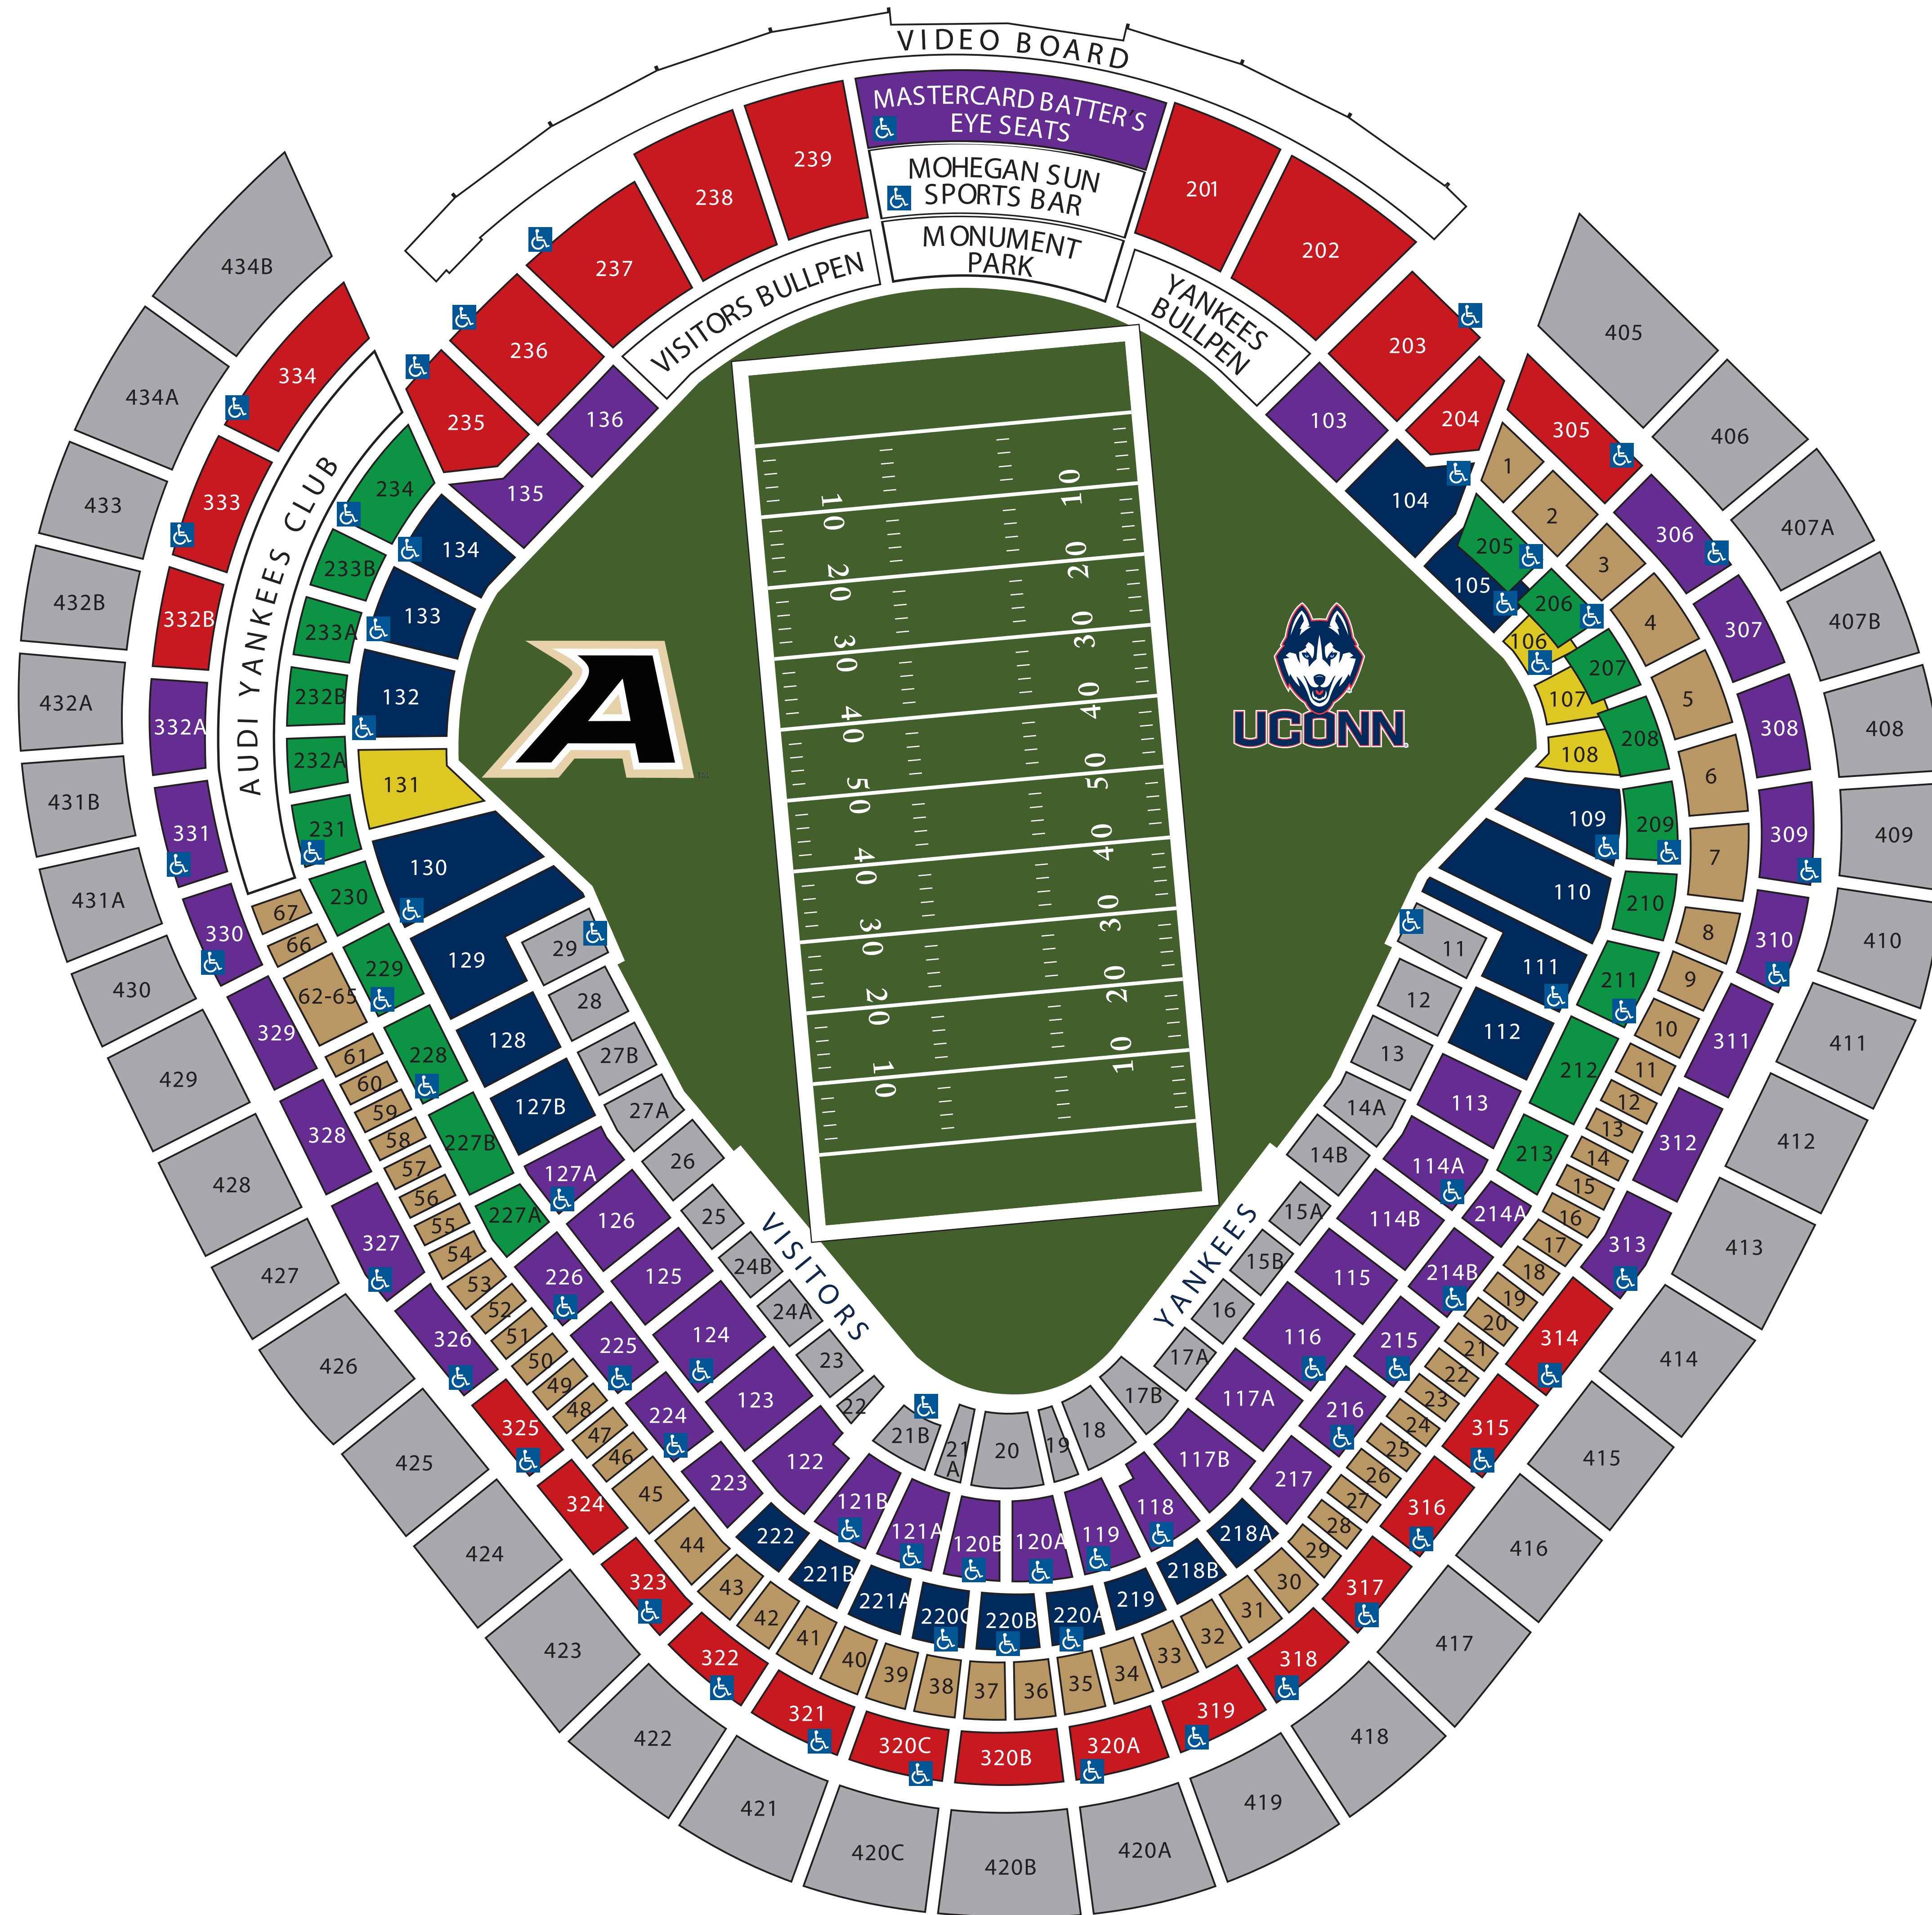

# YANKEE STADIUM FOOTBALL MAP

**NOVEMBER 8, 2014**

Seating Area	Price*
Legends Package^	\$175.00
Field/Main Level	\$99.50
Main Level	\$74.00
Field/Main/Terrace Level	\$54.00
Terrace/Bleachers Levels	\$34.00
For Luxury Suite information, please call (646) 977-8900.	

^Includes access to the Legends Suite Club with all-inclusive food and nonalcoholic beverages.

\*Please note that all prices listed above include a \$4.50 facility fee.